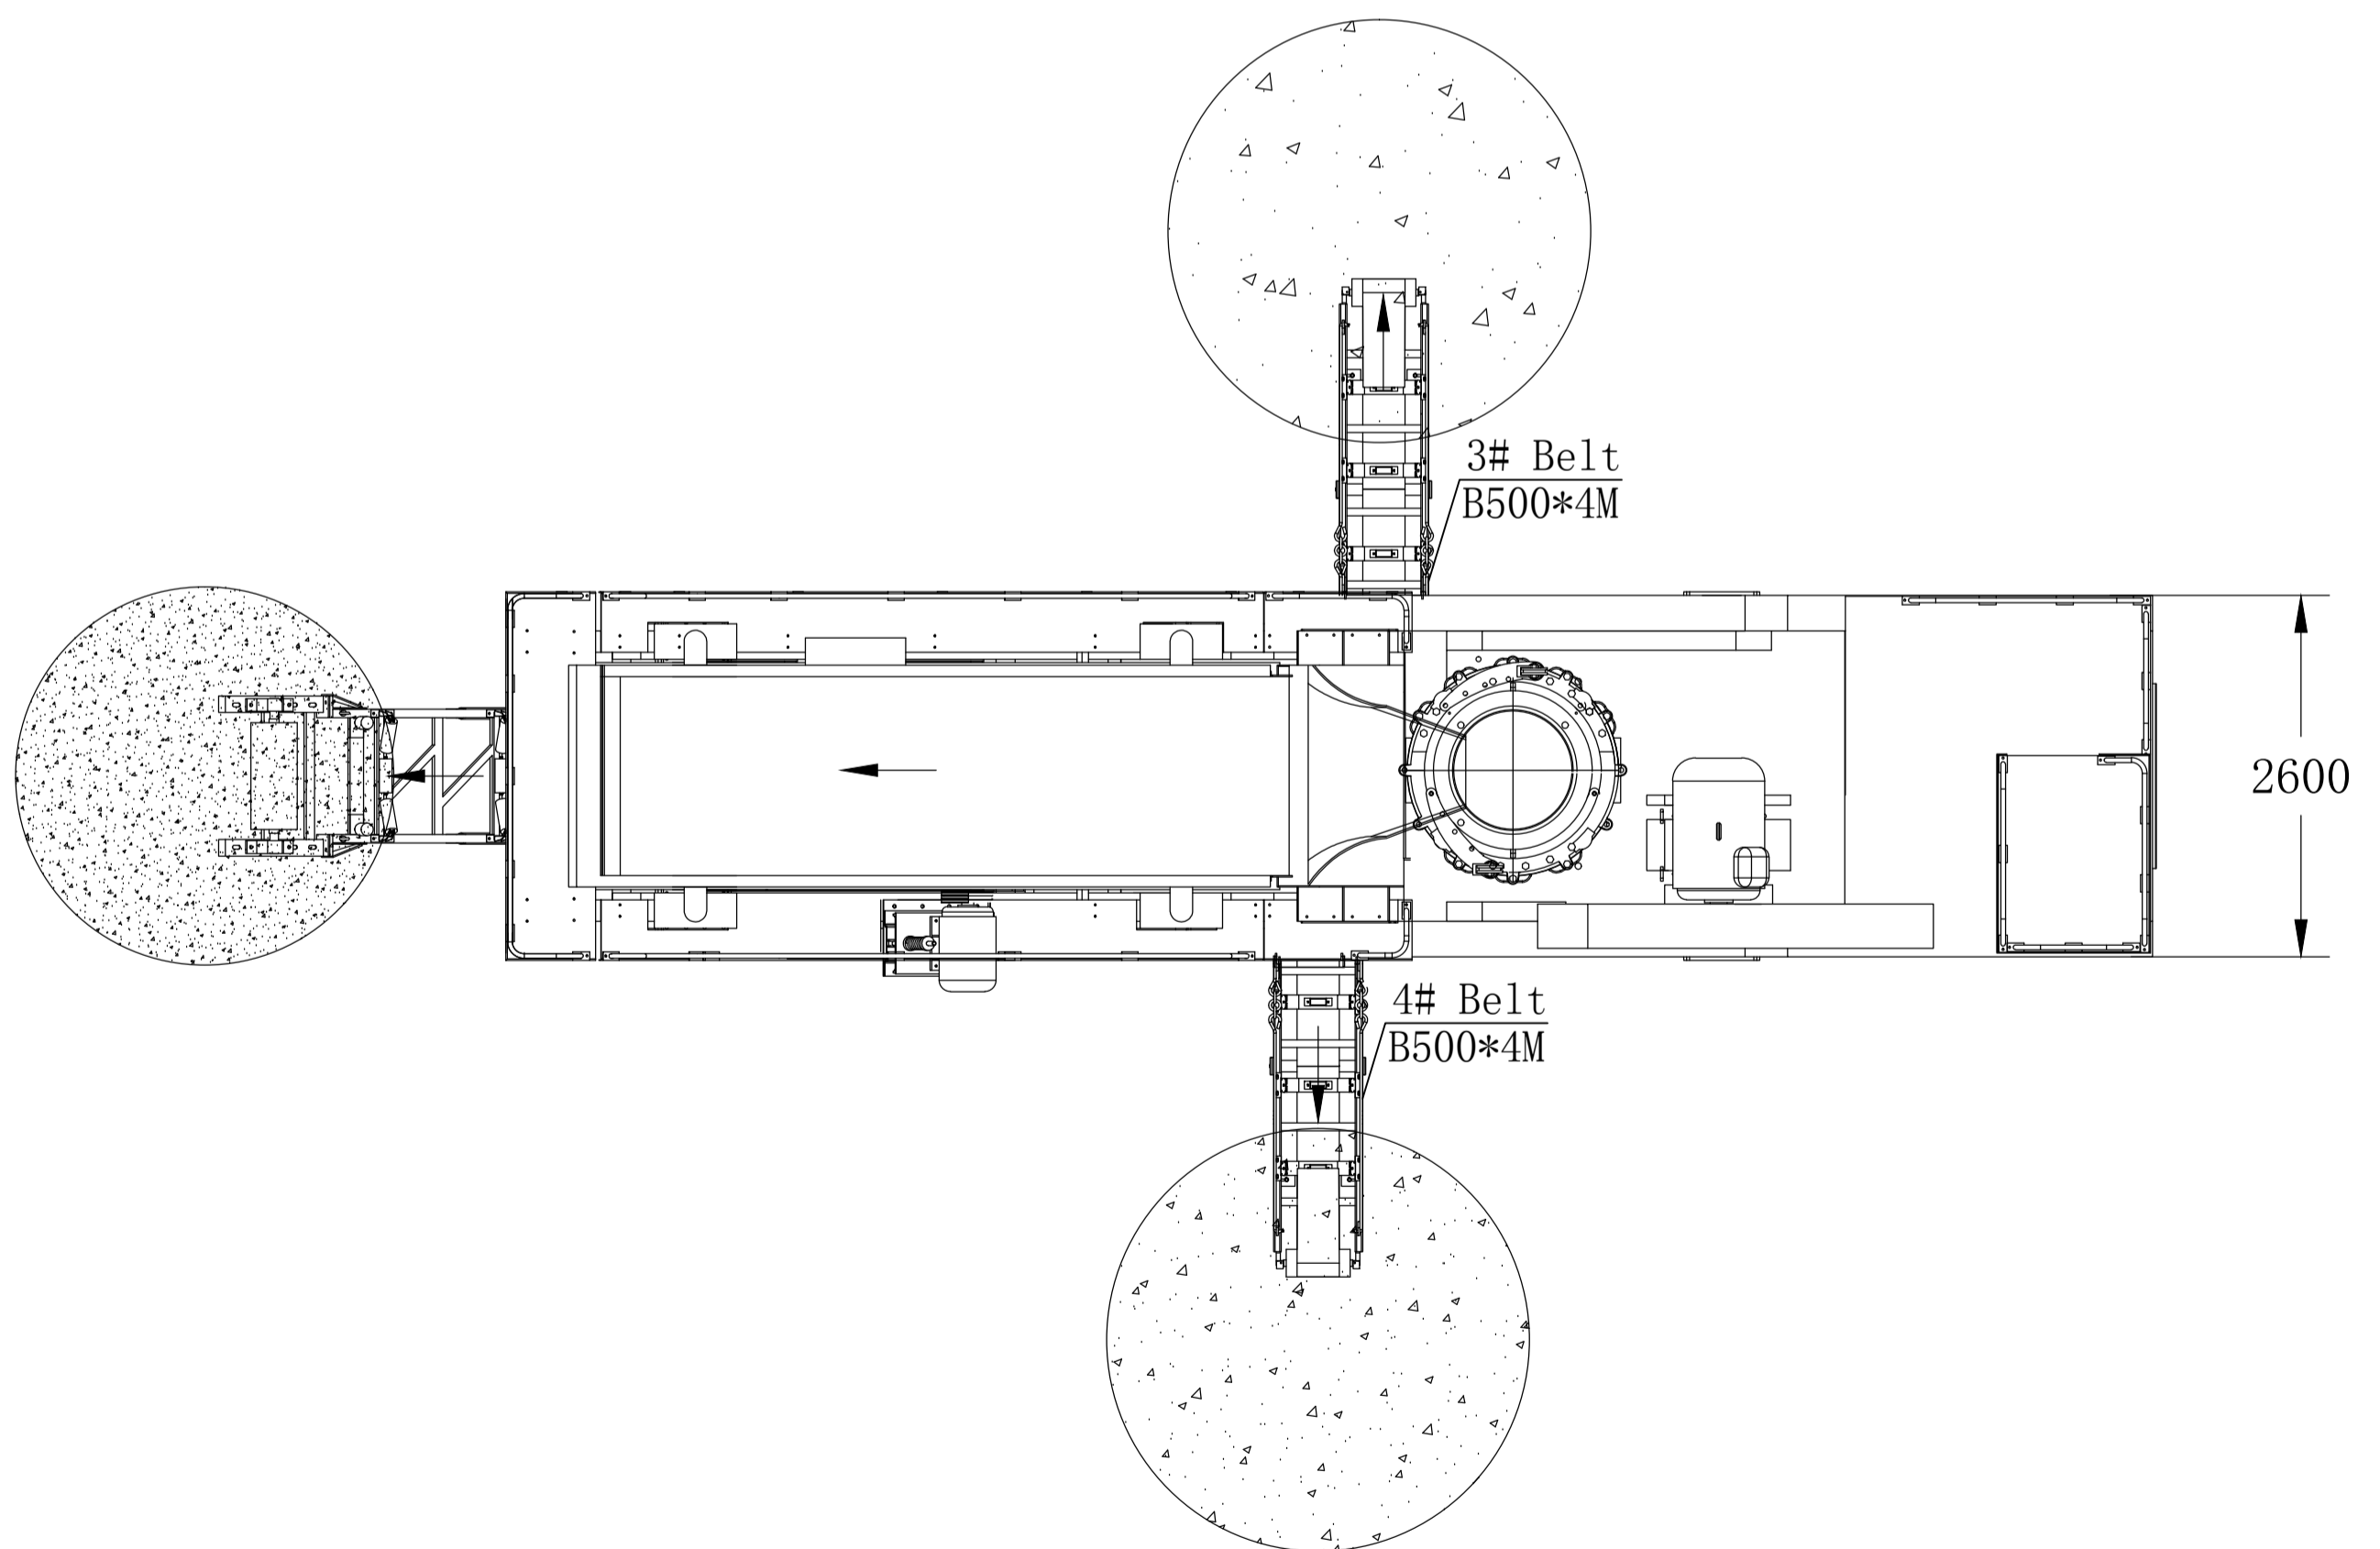

DWG NO.

Wheel mounted Cone Crusher M3S1548Y900

Shanghai Allcrush Intelligent Technology Co., Ltd.  Tel: 0086-21-58819379 E-mail: kevin@allcrush.com Fax: 0086-21-58817729 Mobile: 0086-15221962876 设备远程运维管理系统引领者 Website: www.allcrush.com	Capacity	Engineer	Jason	Layout drawing	03					
	Material	Drawer	April		02					
	Input	Checked	Kevin	M3S1548Y900.1	01					
	Output	Date	17-4-27		VER	DATE	DESCRIPTION OF CHANG	DRW	CHK	APP