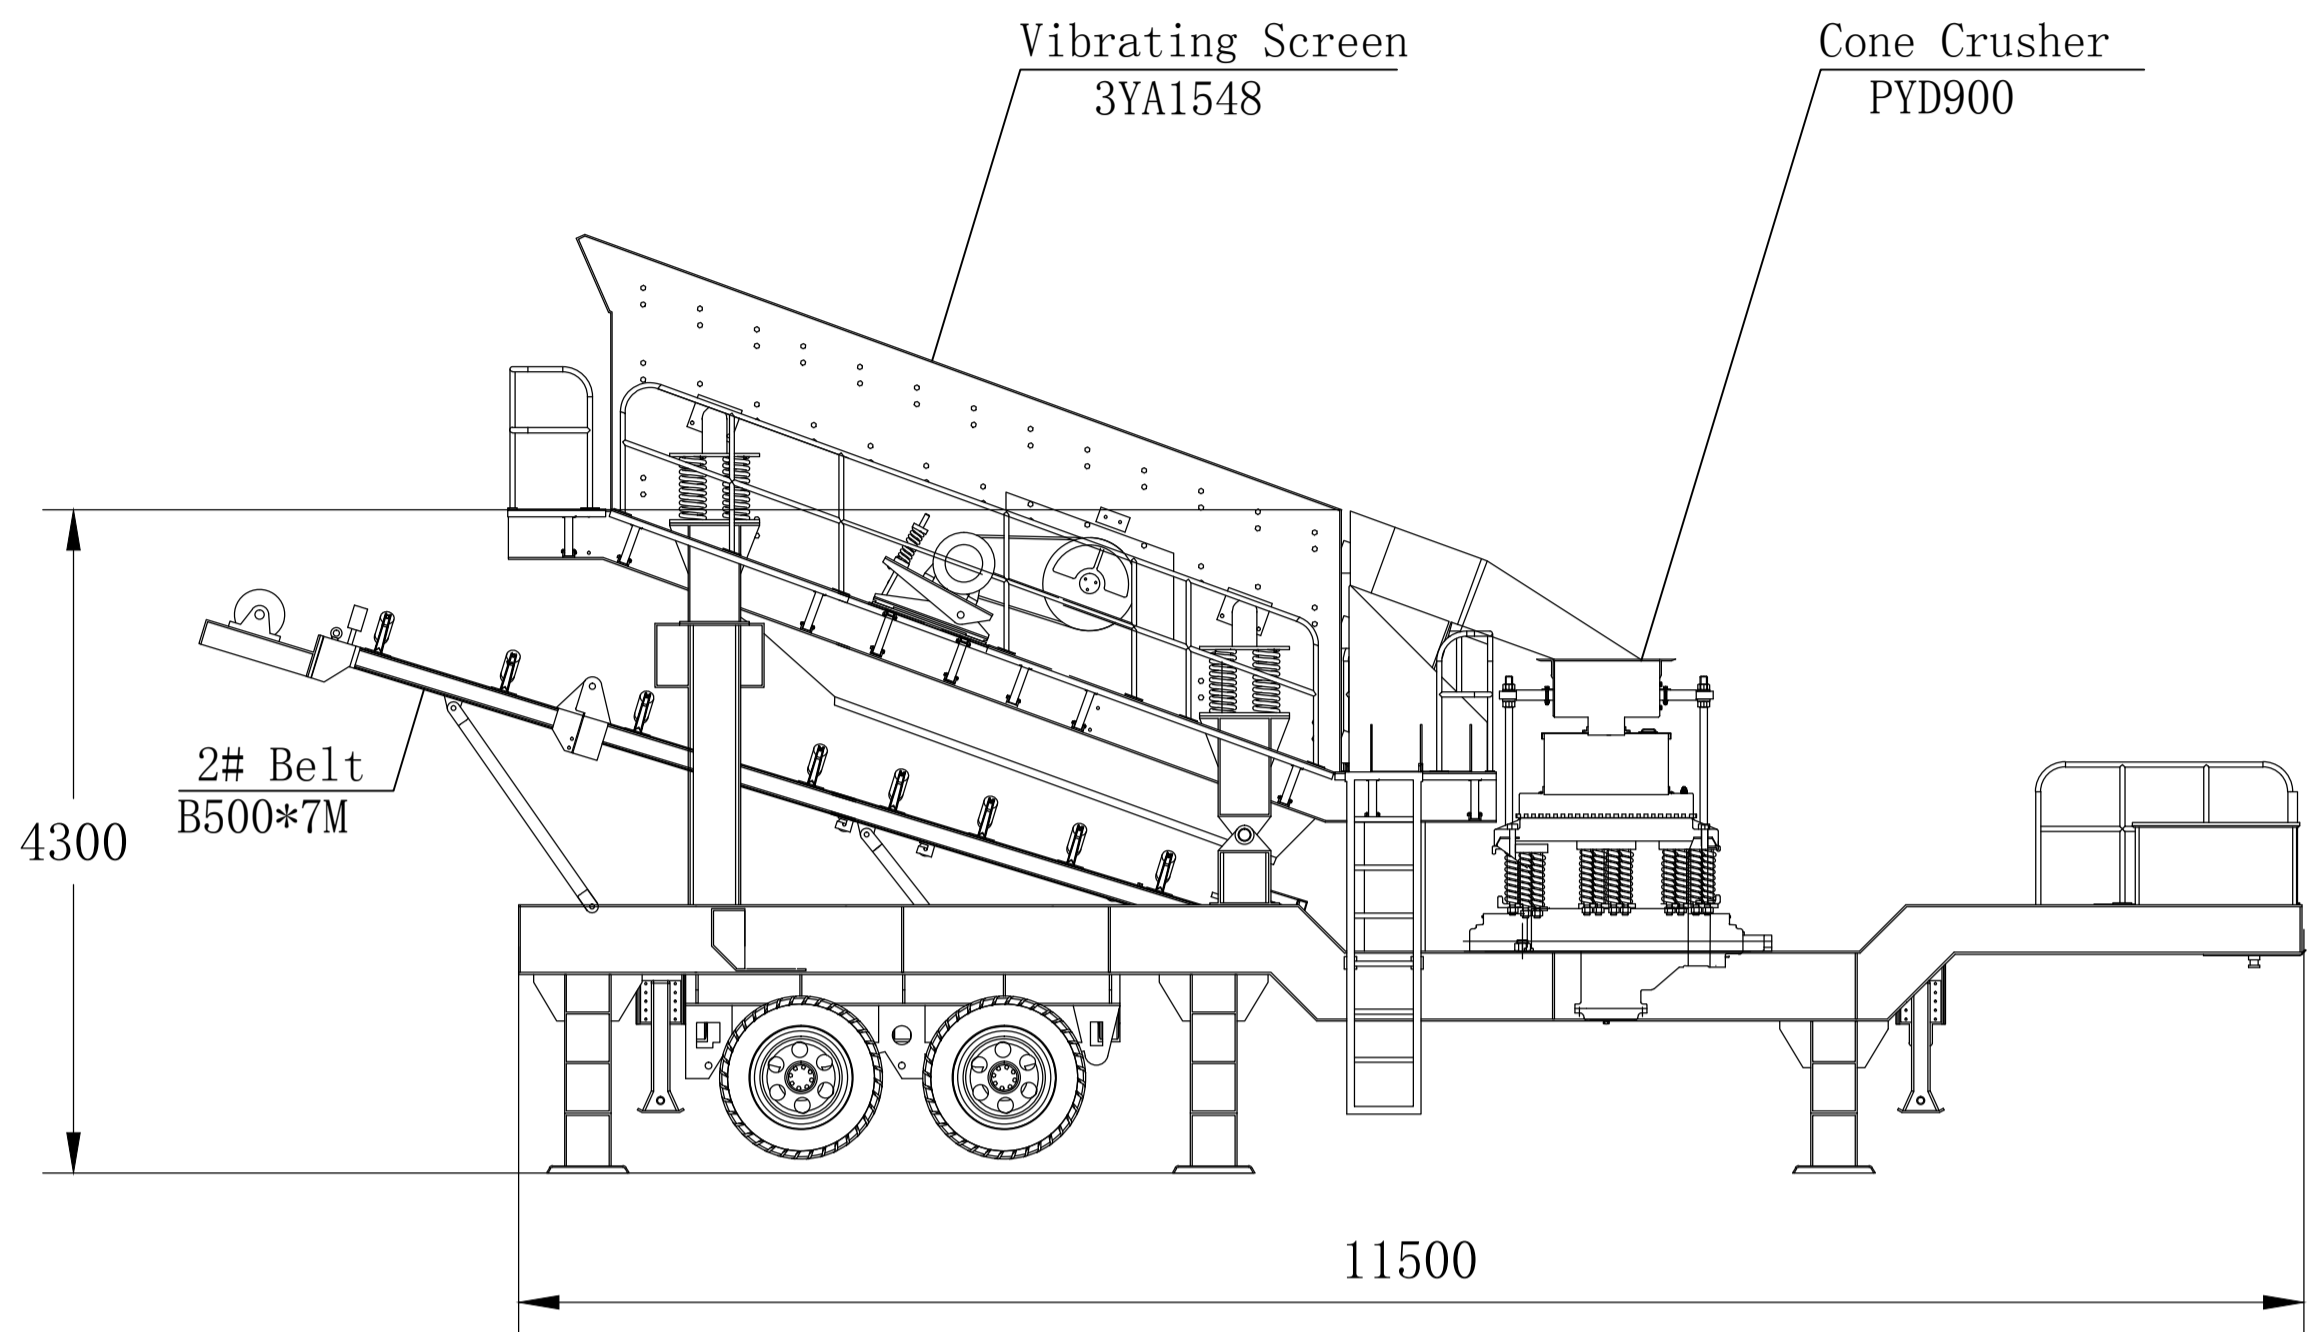

DWG NO.

Wheel mounted Cone Crusher M3S1548Y900

Shanghai Allcrush Intelligent Technology Co., Ltd.  Tel: 0086-21-58819379 E-mail: kevin@allcrush.com Fax: 0086-21-58817729 Mobile: 0086-15221962876 设备远程运维管理系统引领者 Website: www.allcrush.com	Capacity	Engineer	Jason	Layout drawing	03					
	Material	Drawer	April		02					
	Input	Checked	Kevin	M3S1548Y900.1	01					
	Output	Date	17-4-27		VER	DATE	DESCRIPTION OF CHANG	DRW	CHK	APP